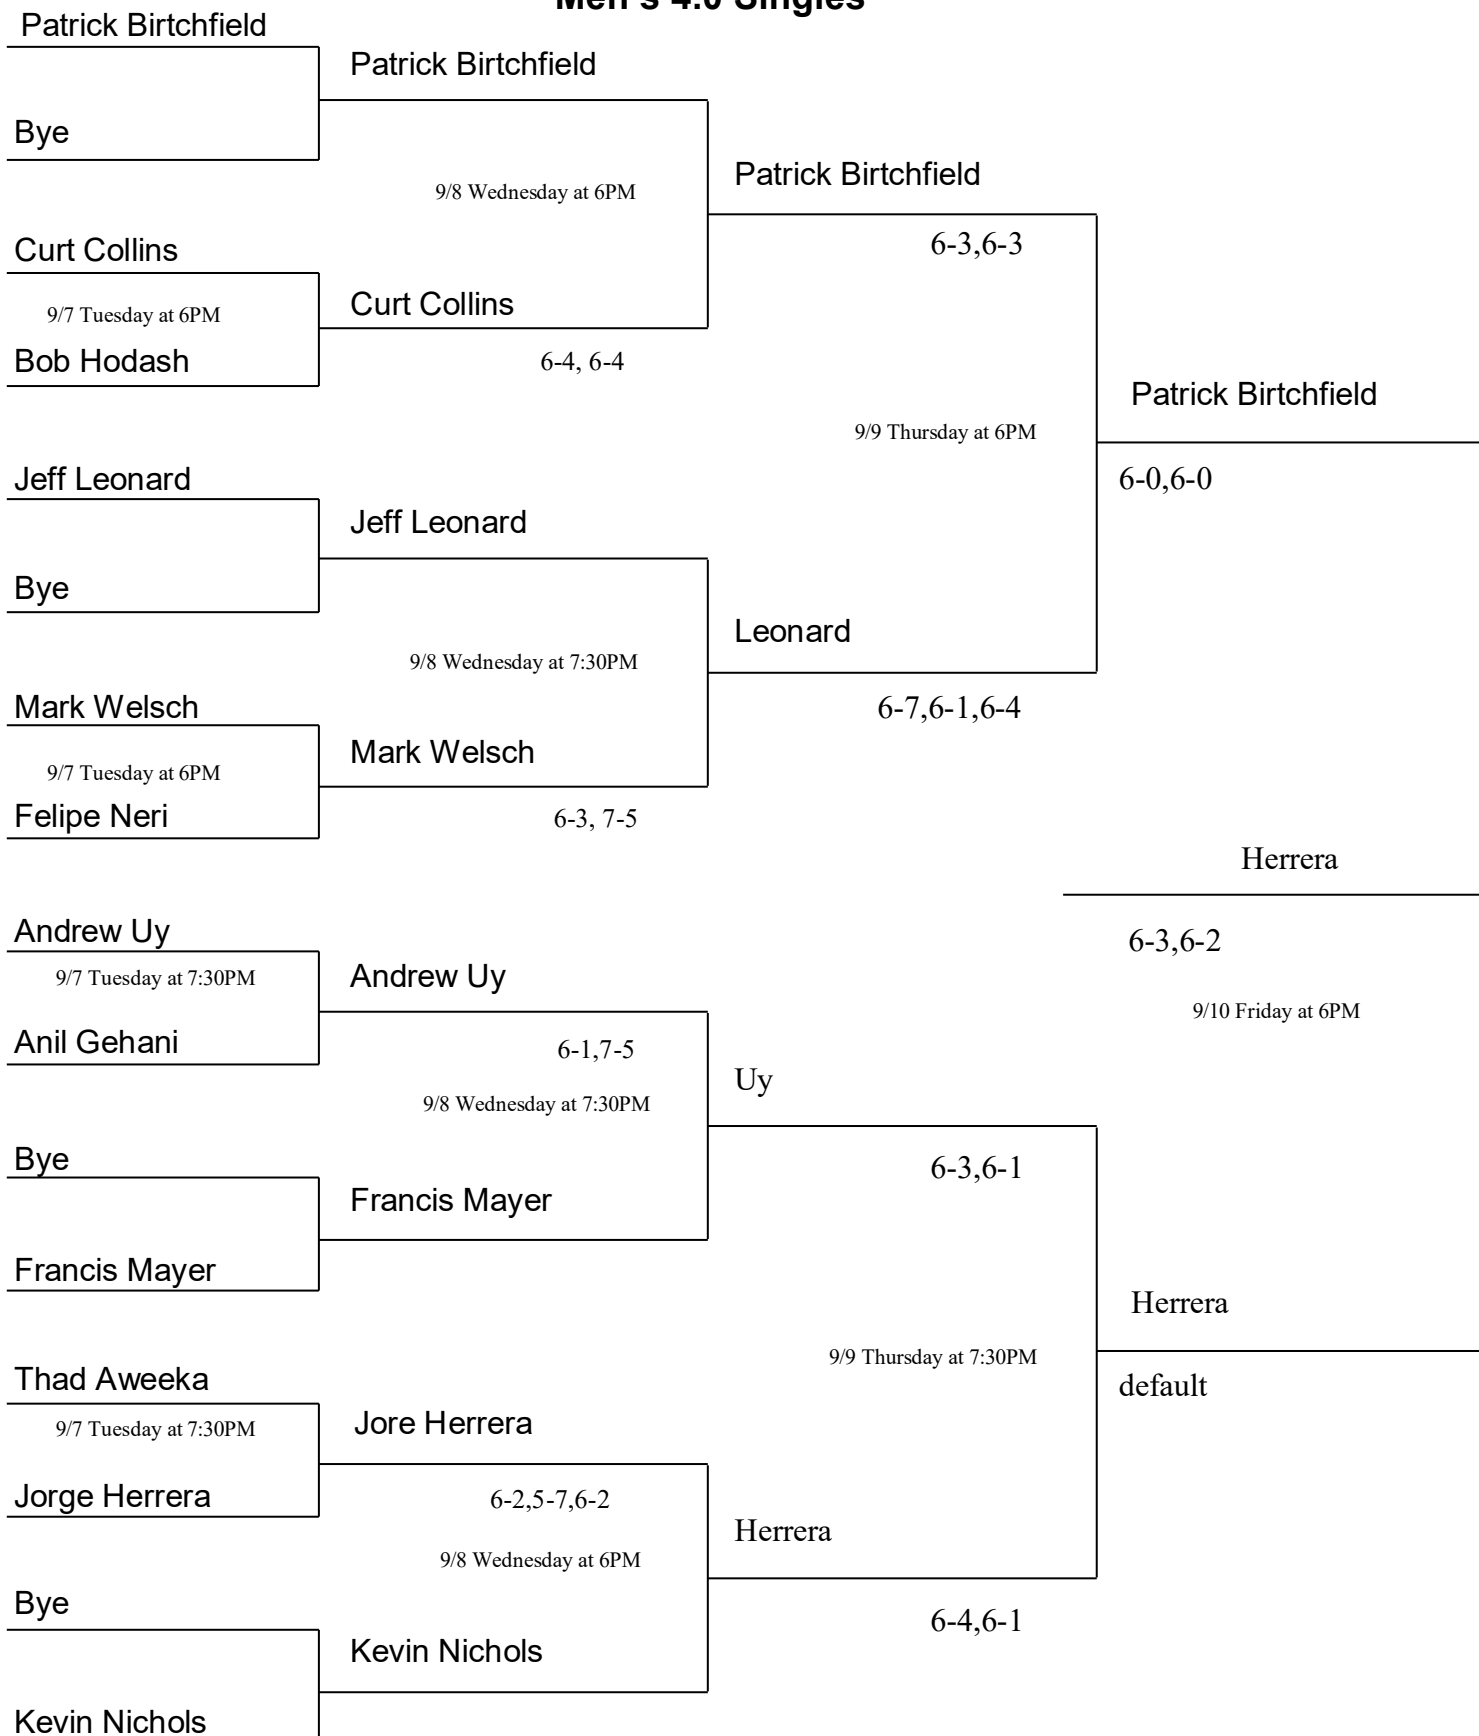

Men's 4.0 Singles