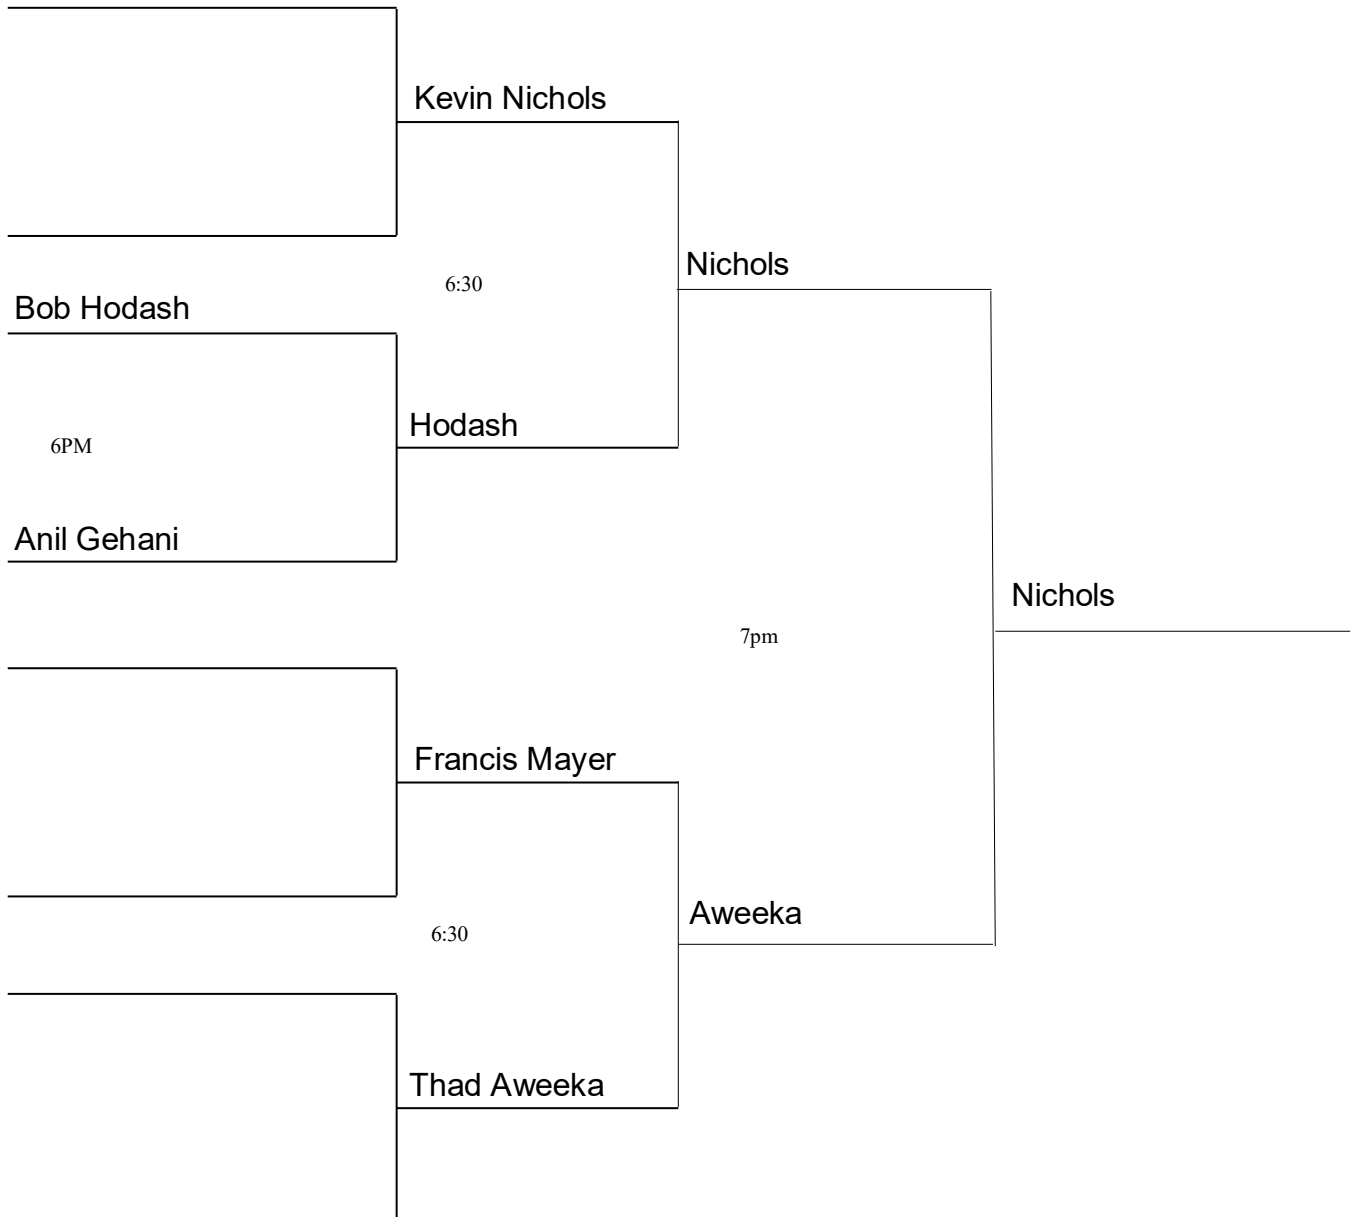

Men's Open Singles

Bakersfield
Racquet
Club

Kern County Tennis Championships

M4.0 Consolation

COURTS 9 AND 10

Kern County Tennis Championships

M4.0 Consolation

COURT 5