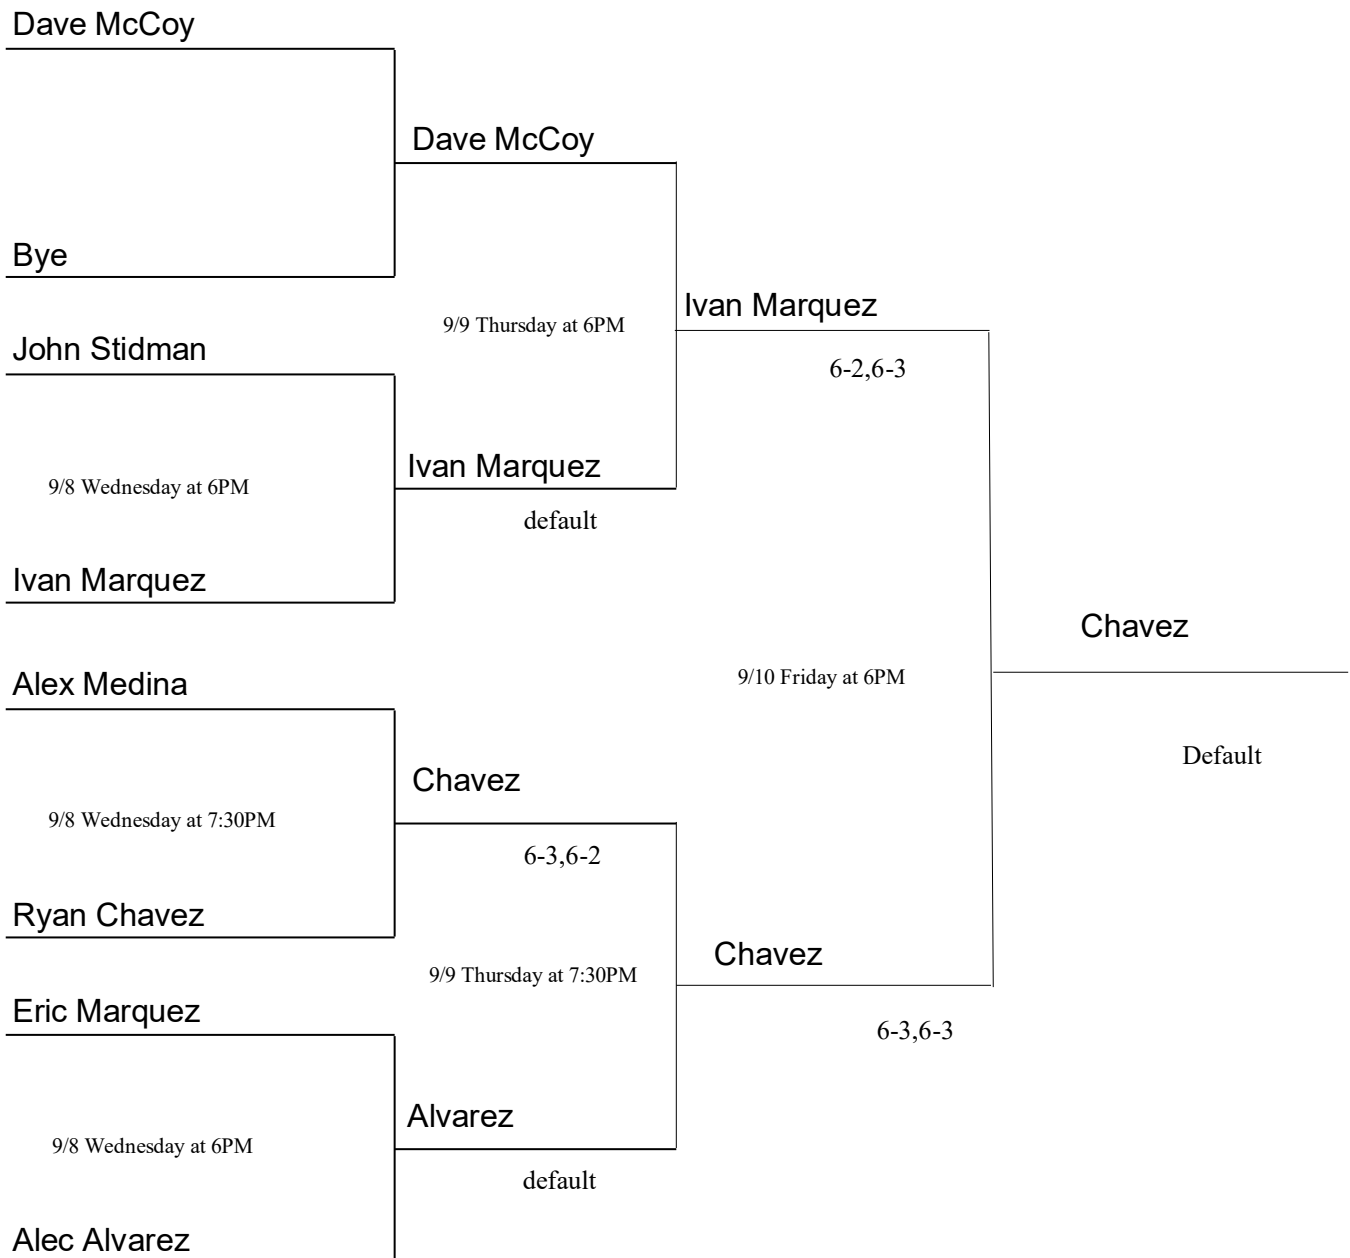

Men's 4.5 Singles