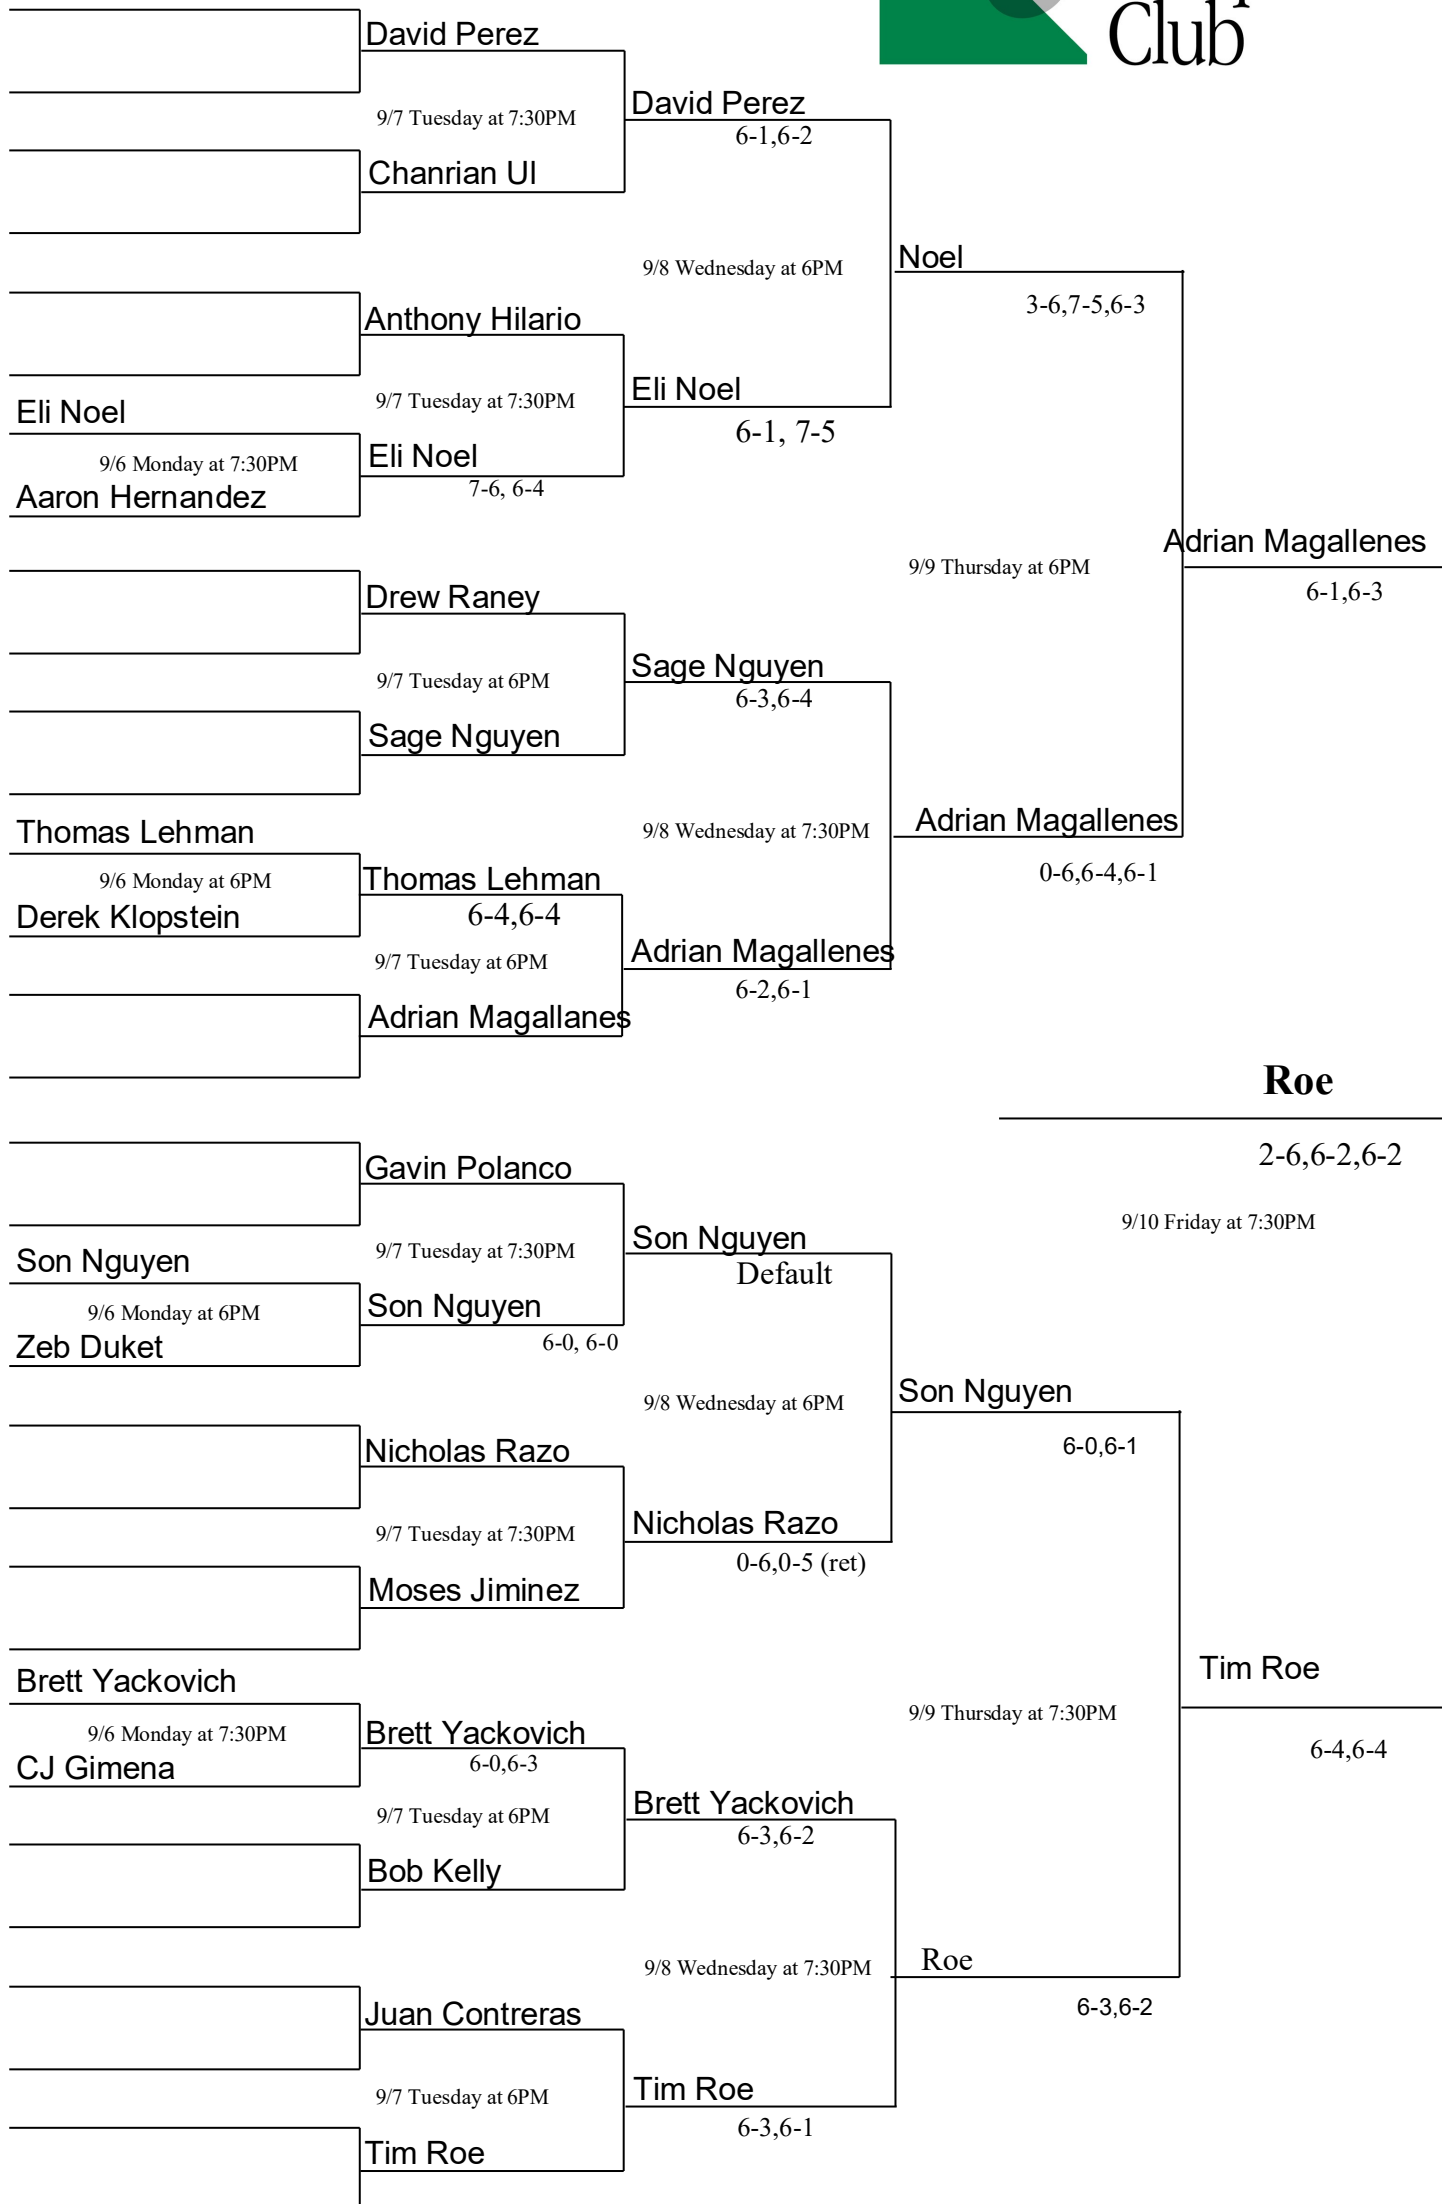

Kern County Tennis Championships

Men's Open Singles

Bakersfield
Racquet
Club