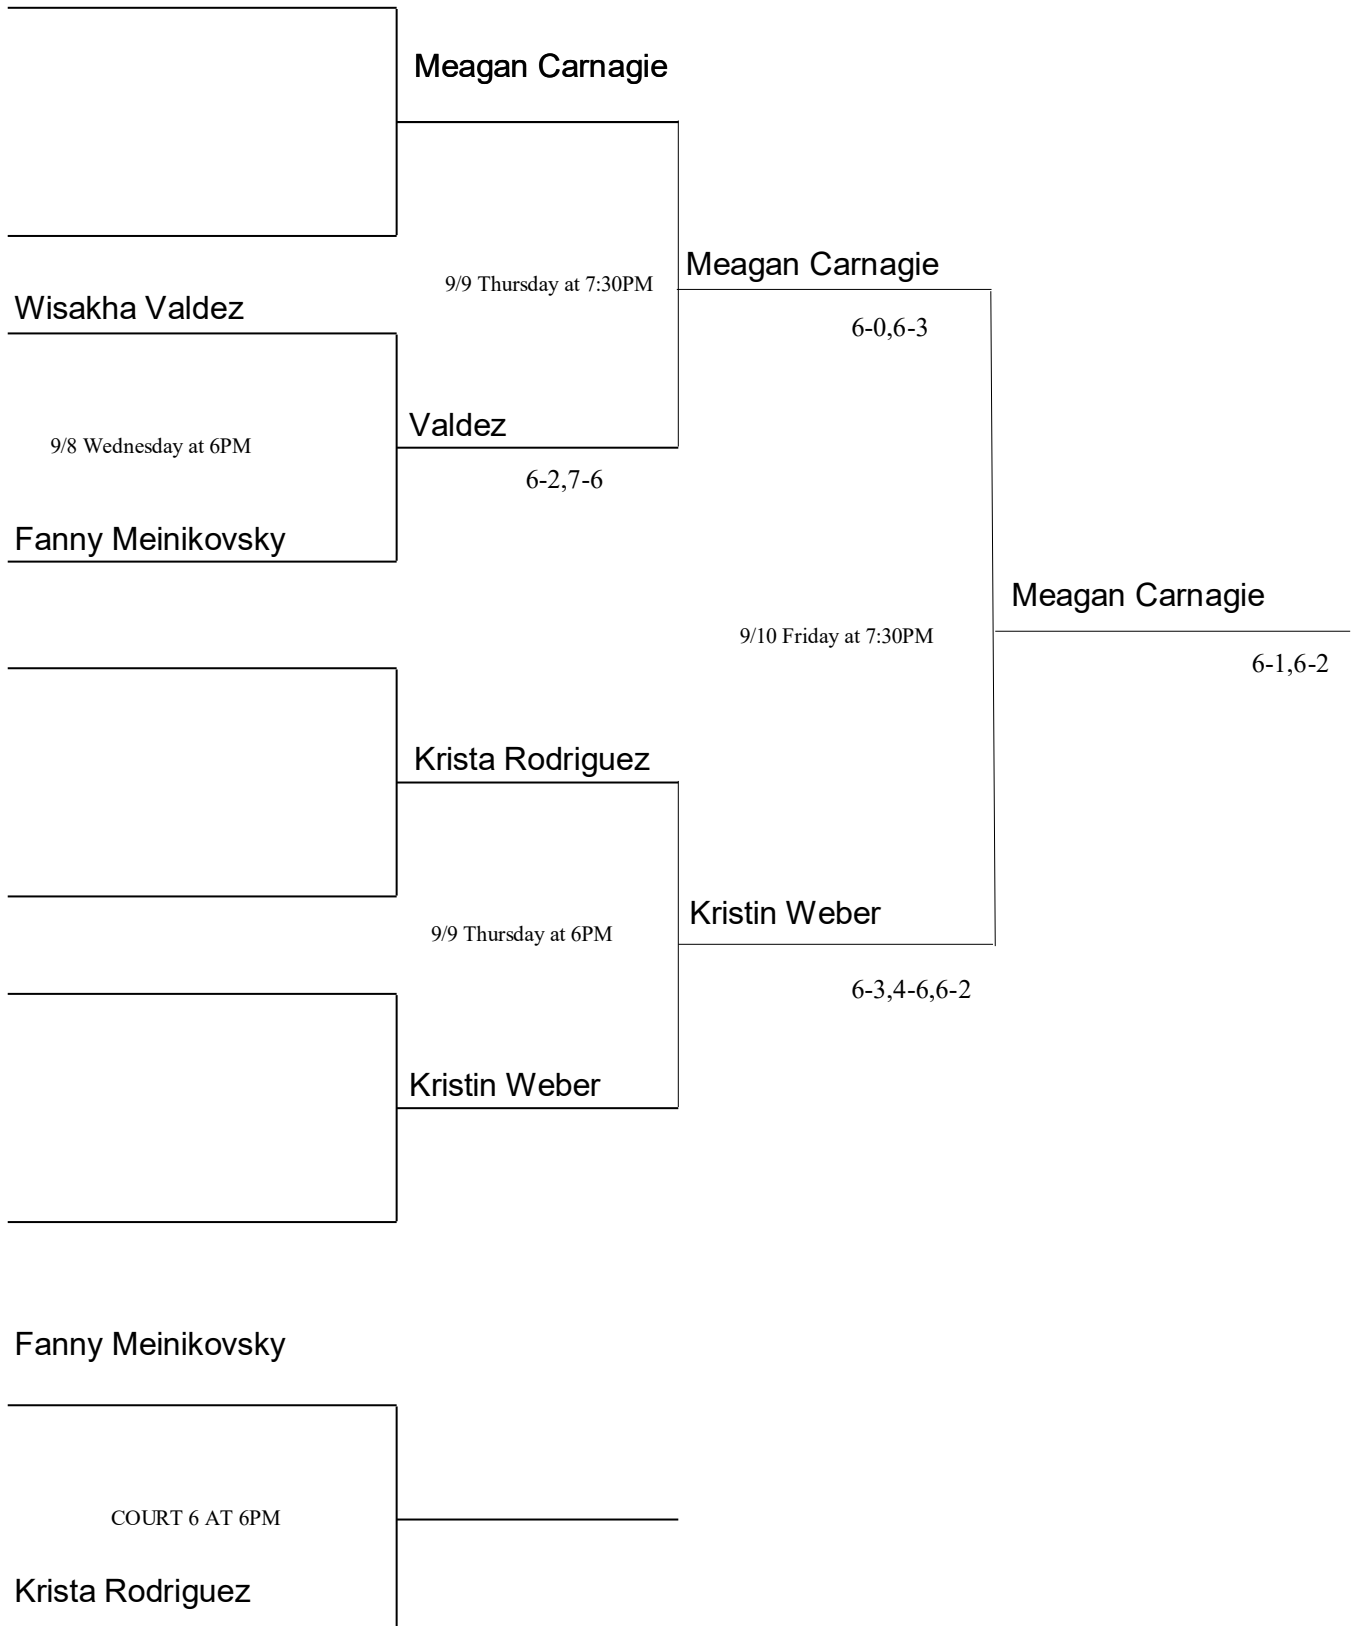

Kern County Tennis Championships

Women's 3.5 Singles

COURT 6